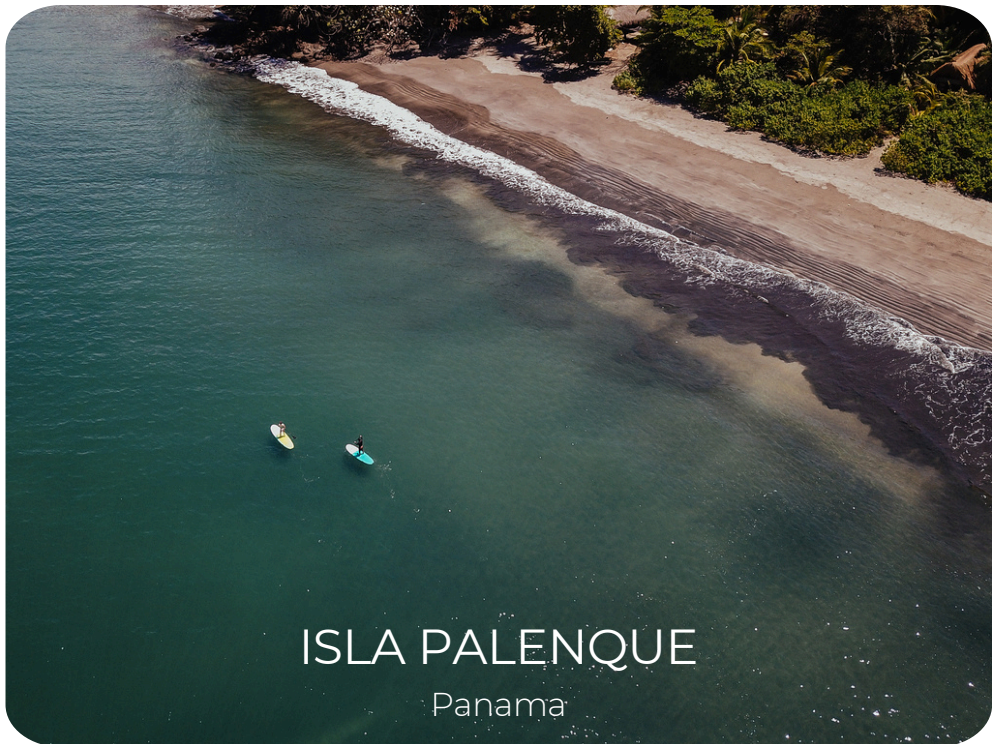

OWNIA
collection

CHABLÉ MAROMA
Quintana Roo, Mexico

MORGAN'S ROCK
Nicaragua

NAYARA GARDENS
Costa Rica

SANTA BARBARA
Azores, Portugal

OUR HABITAS TULUM
Tulum, Mexico

OCEAN SAFARI RETREATS

Coastal and island retreats focused on marine life, water-based adventures, and deep connection to the ocean's rhythms.

MORGAN'S ROCK
Nicaragua

YCONA
Zanzibar

THE RETREAT
Kenya

DESA HAY
Bali

ADVENTURE RETREATS

Immersive experiences designed around exploration, nature, and movement.

OWNIA
collection

OUR HABITAS ATACAMA

Atacama, Chile

SANTA BARBARA

Azores, Portugal

ISLA PALENQUE

Panama

JICARO ISLAND

Nicaragua

DESTINATIONS OFFERING ALL EXPERIENCES

These destinations are ideal for versatile retreat planning

COSTA RICA

ARENAS DEL MAR

NAYARA TENTED CAMP

AGUAS CLARAS

NAYARA SPRINGS

MEXICO

CASA CHABLÉ