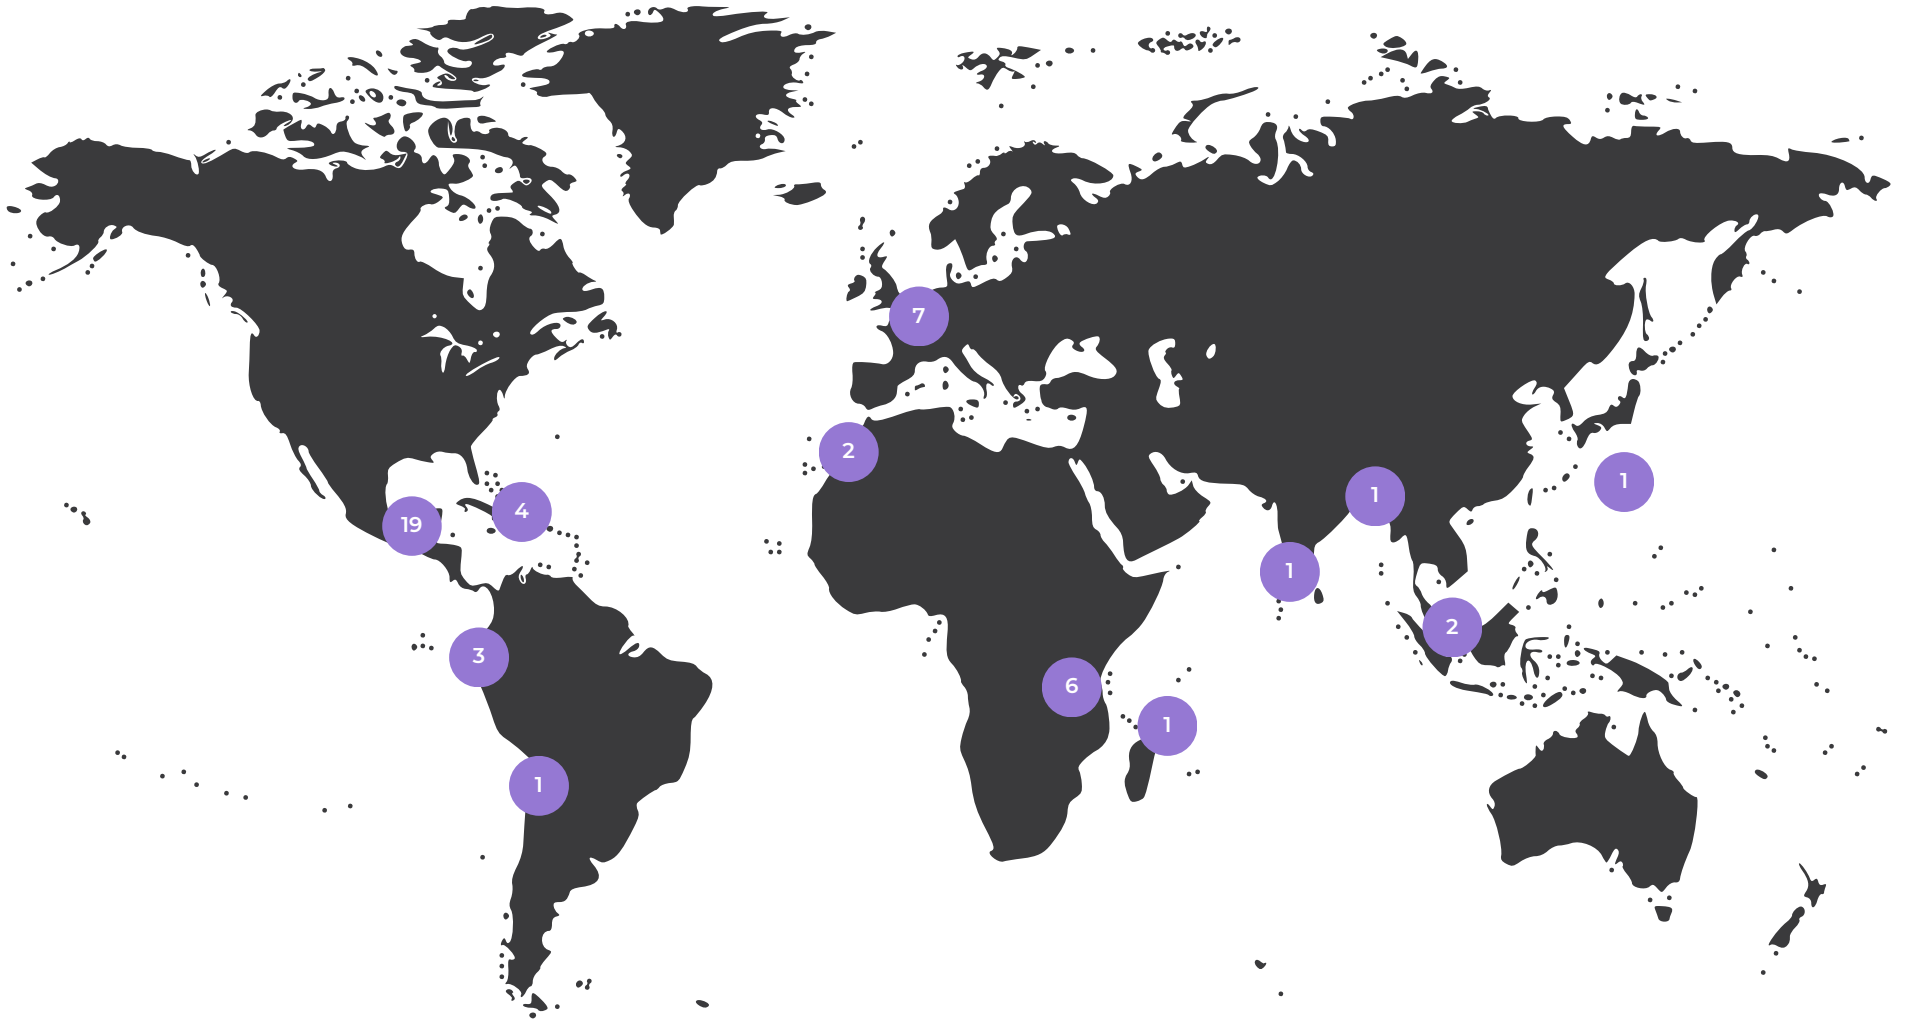

OUR GLOBAL PORTFOLIO